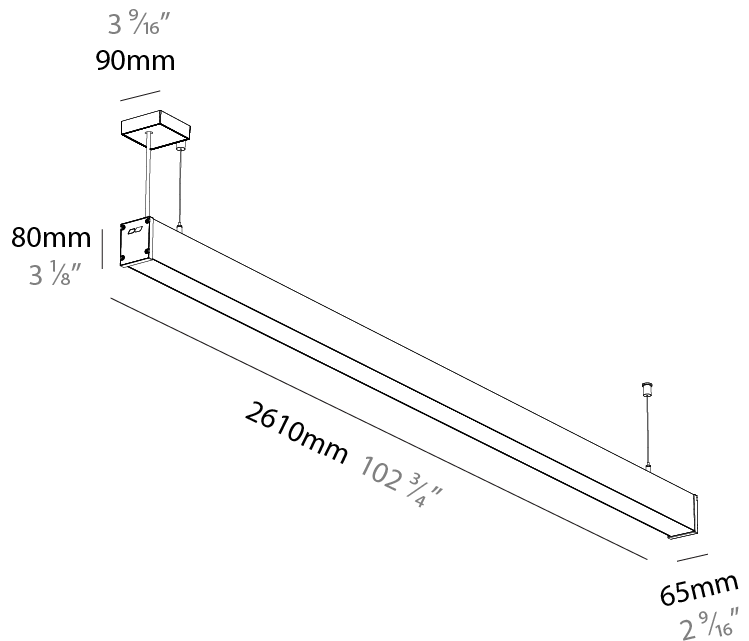

GENERAL

Series: Slider Straight IP54
Partner: Prolicht
Division: Architectural
Installation: Suspension
Product Type: Linear Profiles
Mounting Location: Ceiling
Light Distribution: Direct

PHYSICAL

Shape: Rectangle
Length (mm): 2610
Length (in): 102 3/4
Width (mm): 65
Width (in): 2 9/16
Height (mm): 80
Height (in): 3 1/8
Weight (kg): 4.100

Diffuser: Diffuser - Opal, Micro-prism, Clear Micro-prism, Glare Control, Wallwasher Right, Wallwasher Left, Wallwash Double Asymmetric

Fixture Finish: SSR / BKV / CWI / CRY / HAB / UFT / ITA / RUA / FTG / MYG / LOD / PUS / FRO / FUP / KIA / POP / BLS / SPG / MEY / GOH / CHC / COM / ABZ / JAG / OBR / MOS / ROR

Fixture Material: Aluminum Die Cast
Cable Details: 2,000mm/78 3/4" or 6,000mm/236 1/4" Transparent Cable

ELECTRICAL

Lamp Type: LED (Zhaga Standard)
Input Wattage (W): 56
Total Output Wattage (W): 54.9
Dimming: Non-Dimmable
Driver Included: No
Driver Location: Remote
Driver Class: Class 2
Input Voltage (V): 120
Upon Request: DALI Dimming, MATTER Dimming

LED

Color Temperature (°K): 2700 / 3000 / 3500 / 4000
Max. Delivered Lumen (lm): 5754 - 8000
Nominal Lumen (lm): 8880 - 9270
CRI: >90 CRI
Lamp Life (hrs): 50000

OPTICAL

RATINGS AND CERTIFICATIONS

Certified By: Certified for North American Standards
IP rating: IP54