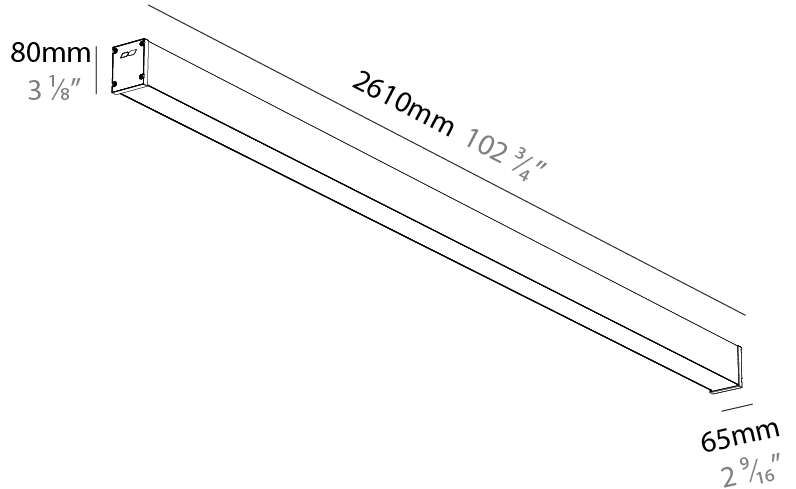

1. To build a product code in our configurator select the specify button on the base model # product page
2. To build a manual product code on this datasheet choose from the options listed below in blue font and add the suffix to the base model #

GENERAL

Series: Slider Straight IP54
Partner: Prolicht
Division: Architectural
Installation: Surface
Product Type: Linear Profiles
Mounting Location: Ceiling
Light Distribution: Direct

PHYSICAL

Shape: Rectangle
Length (mm): 2610
Length (in): 102 3/4"
Width (mm): 65
Width (in): 2 9/16"
Height (mm): 80
Height (in): 3 1/8"
Weight (kg): 2.420

Diffuser: [Diffuser - Opal](#), [Micro-prism](#), [Clear Micro-prism](#), [Glare Control](#), [Wallwasher Right](#), [Wallwasher Left](#), [Wallwash Double Asymmetric](#)

Fixture Finish: [SSR / BKV / CWI / CRY / HAB / UFT / ITA / RUA / FTG / MYG / LOD / PUS / FRO / FUP / KIA / POP / BLS / SPG / MEY / GOH / CHC / COM / ABZ / JAG / OBR / MOS / ROR](#)

Fixture Material: Aluminum Die Cast

ELECTRICAL

Lamp Type: LED (Zhaga Standard)
Input Wattage (W): 56
Total Output Wattage (W): 50.9
Dimming: Non-Dimmable
Driver Included: No
Driver Location: Remote
Driver Class: Class 2
Input Voltage (V): 120
Upon Request: DALI Dimming, MATTER Dimming

LED

Color Temperature (°K): 2700 / 3000 / 3500 / 4000
Max. Delivered Lumen (lm): 5754 - 8000
Nominal Lumen (lm): 8880 - 9270
CRI: >90 CRI
Lamp Life (hrs): 50000

OPTICAL

RATINGS AND CERTIFICATIONS

Certified By: Certified for North American Standards
IP rating: IP54